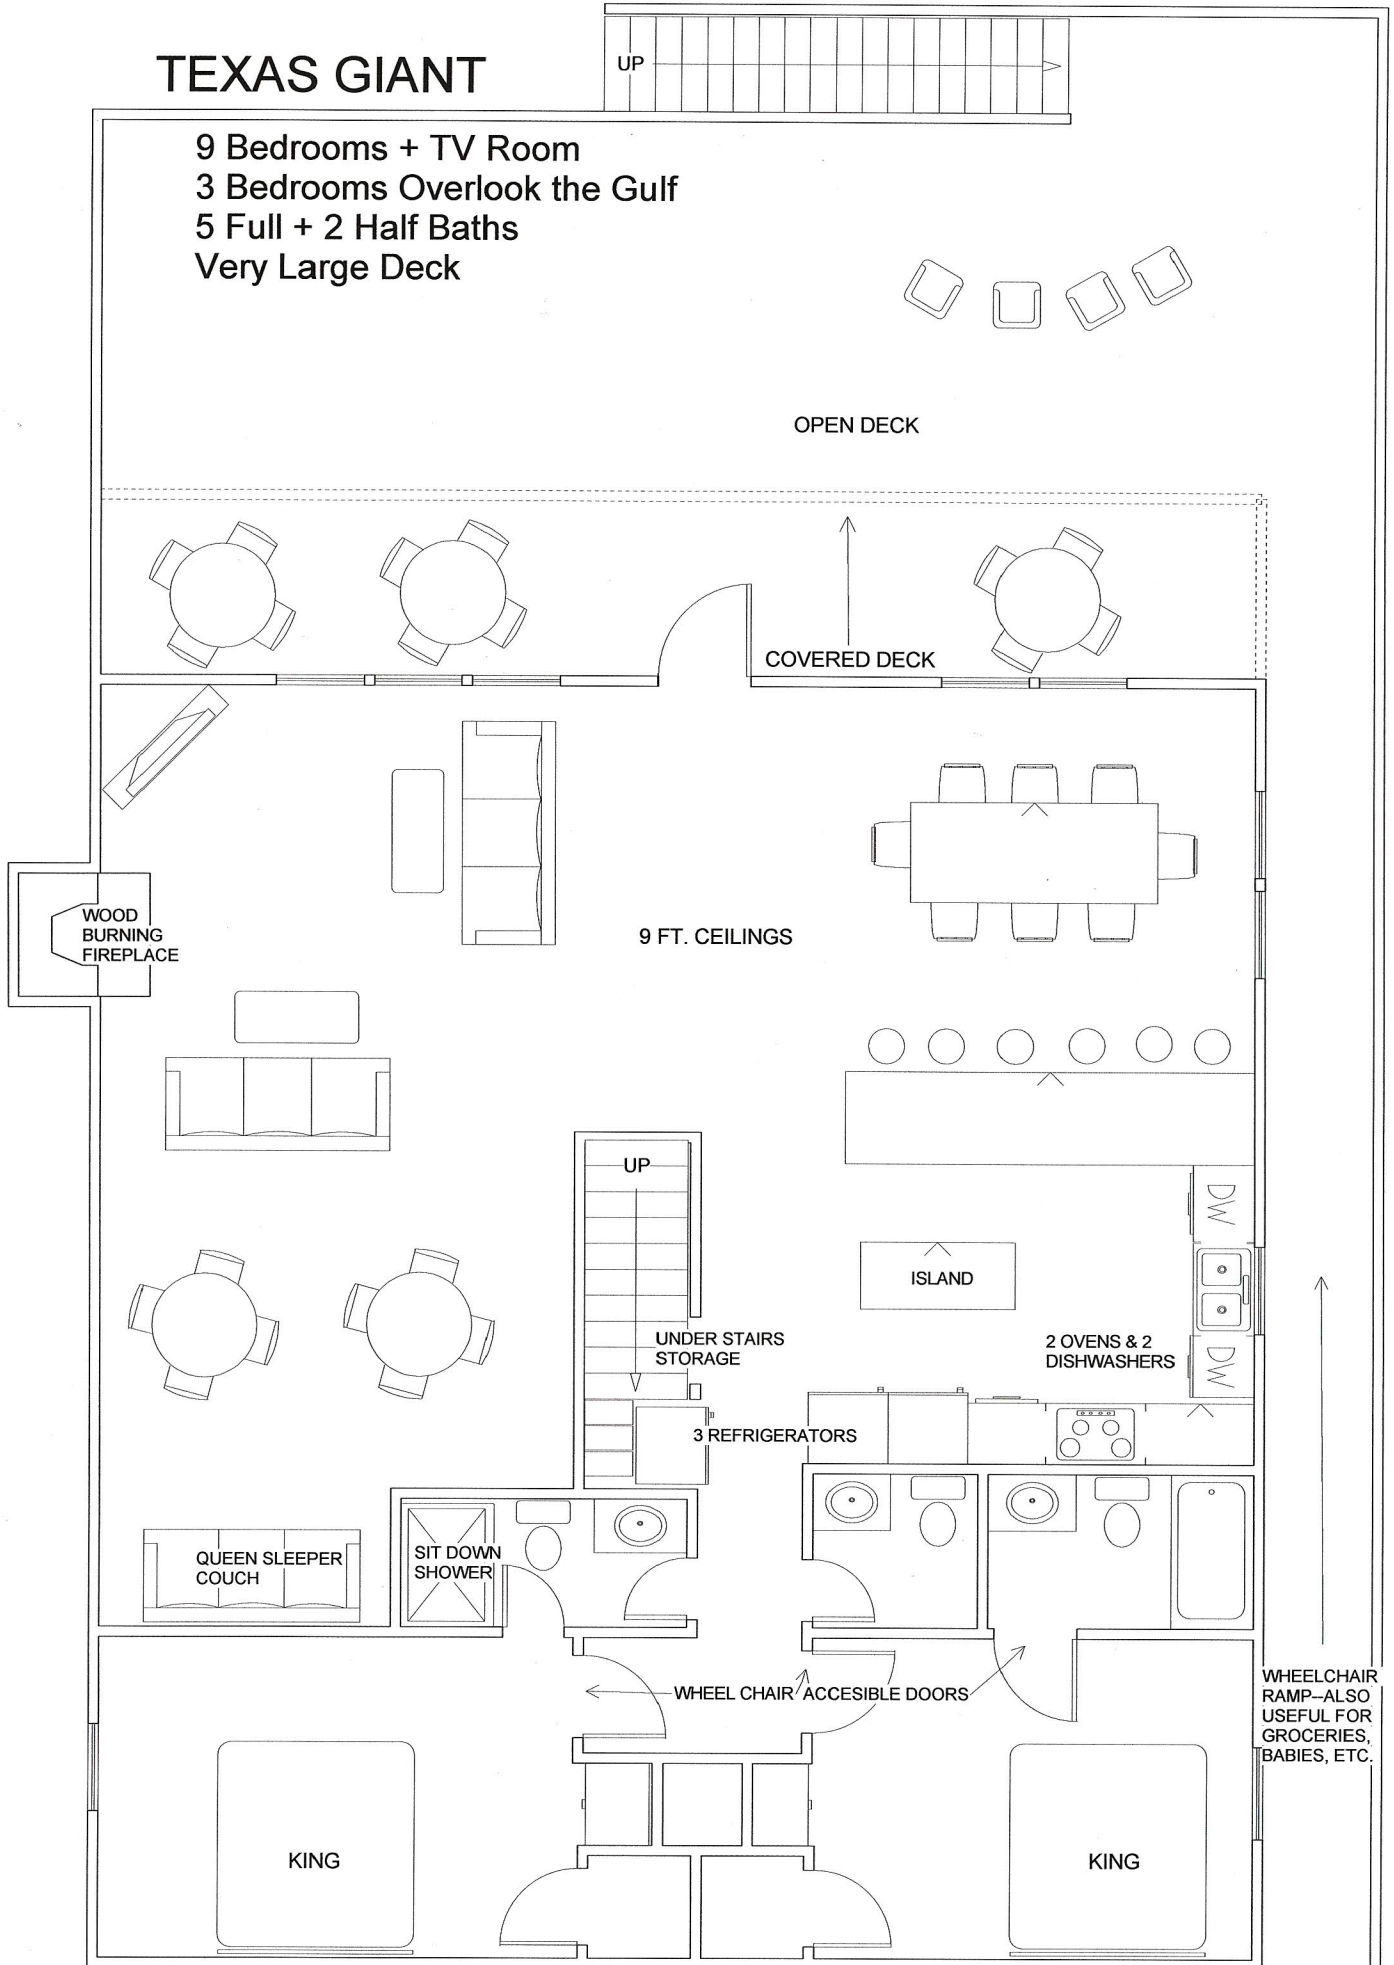

TEXAS GIANT

UP

9 Bedrooms + TV Room
3 Bedrooms Overlook the Gulf
5 Full + 2 Half Baths
Very Large Deck

WOOD BURNING FIREPLACE

OPEN DECK

COVERED DECK

9 FT. CEILINGS

UP

UNDER STAIRS STORAGE

3 REFRIGERATORS

ISLAND

2 OVENS & 2 DISHWASHERS

QUEEN SLEEPER COUCH

SIT DOWN SHOWER

WHEEL CHAIR ACCESSIBLE DOORS

KING

KING

WHEELCHAIR RAMP—ALSO USEFUL FOR GROCERIES, BABIES, ETC.

Texas Giant Second Floor