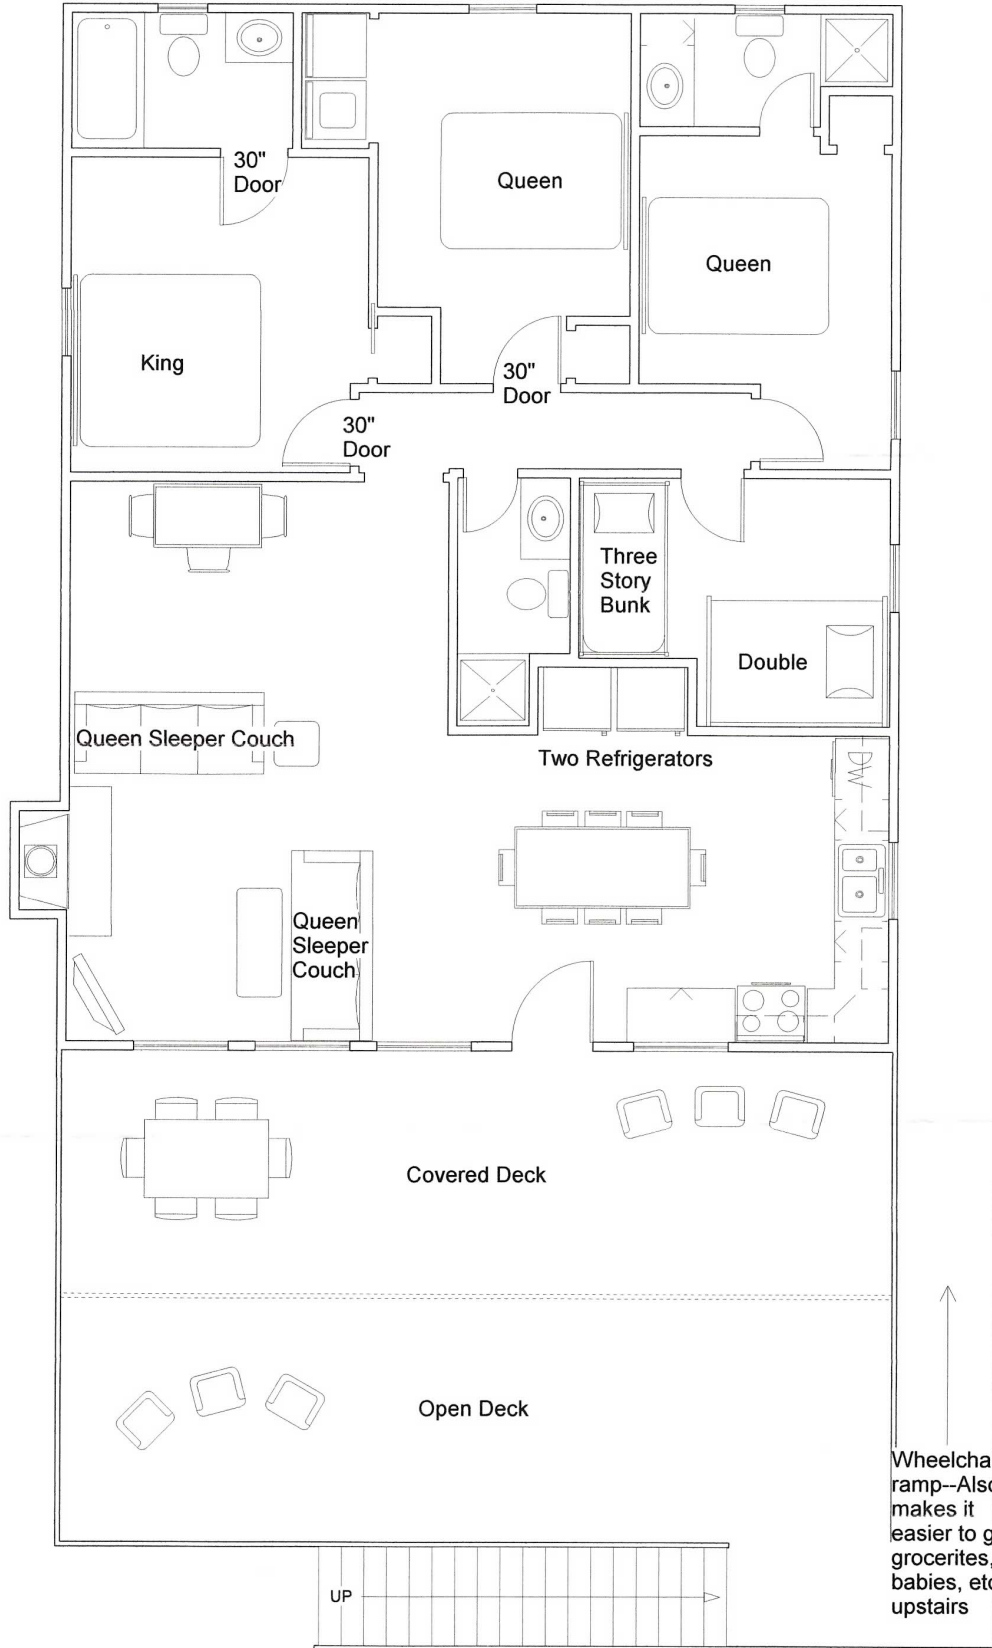

# SAND CASTLE

4 Bedrooms, 3 Baths

Cathedral Ceilings

Fireplace

Giant Covered Deck

Wheelchair ramp--Also makes it easier to get groceries, babies, etc. upstairs